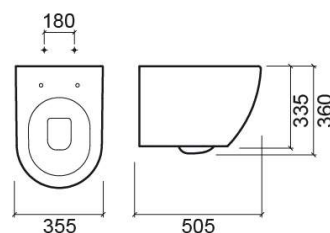

## Technical Information

Length: 505 mm

Width: 355 mm

Height: 360 mm

Weight: 23.45 kg

Collection: Sanibold

Product type: Toilets

Style: Contemporary

## Variations

Matte white  
505x355x360 mm

Ref. 137034604  
EAN Code. 5604815329445  
Weight: 23.45 kg

Matte black  
505x355x360 mm

Ref. 137034264  
EAN Code. 5604815329438  
Weight: 23.45 kg