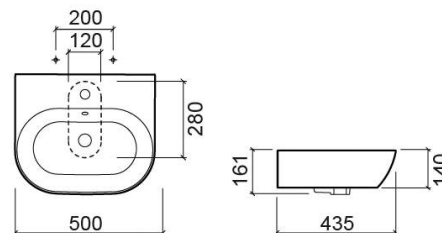

Sanlife basin - White

Discontinued

Ref. 136300004

EAN Code. 5604815326406

Description

Discontinued product - available until permanent stock rupture.

Technical Information

Length: 500 mm

Width: 435 mm

Height: 161 mm

Weight: 12.70 kg

Collection: [Sanlife](#)

Product type: Basins

Style: Contemporary

Product Format: Rectangular

Material: Ceramic

Installation type: Countertop; Over pedestal; Wall hung

Features

- With tap hole
- With overflow
- Fixing kit included
- Without embellishing ring

Variations

White (Discontinued)

600x440x165 mm

Ref. 136310004

EAN Code. 5604815326413

Weight: 14.80 kg

White (Discontinued)

698x440x170 mm

Ref. 136320004

EAN Code. 5604815326420

Weight: 18.90 kg

Downloads