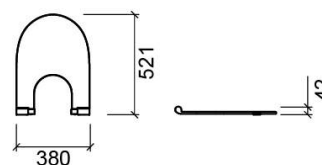

Sanlife bidet cover with Clipoff and Slowclose - White

Ref. 2364100

EAN Code. 5604815912050

Technical Information

Length: 521 mm

Width: 380 mm

Height: 42 mm

Weight: 1.36 kg