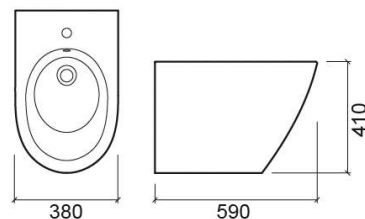

Sanlife bidet - White

Ref. 136410004

EAN Code. 5604815326642

Technical Information

Length: 592 mm

Width: 380 mm

Height: 410 mm

Weight: 27.6 kg

Variations

Matte white

592x380x410 mm

Ref. 136410604

EAN Code. 5604815326642

Weight: 27.6 kg

Downloads

Cleaning Manuals