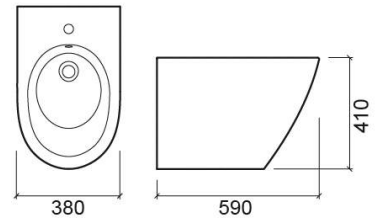

Sanlife bidet - White

Ref. 136410004

EAN Code. 5604815326642

Technical Information

Length: 592 mm

Width: 380 mm

Height: 410 mm

Weight: 27.6 kg

Variations

Matte white

592x380x410 mm

Ref. 136410604

EAN Code. 5604815326642

Weight: 27.6 kg

Downloads

Cleaning Manuals