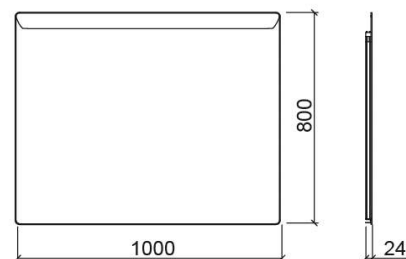

## Technical Information

Length: 1000 mm

Width: 30 mm

Height: 800 mm

Weight: 10.10 kg

Collection: [Sanlife](#)

Product type: Mirrors

Style: Contemporary

Product Format: Rectangular

Material: 4mm mirrored glass