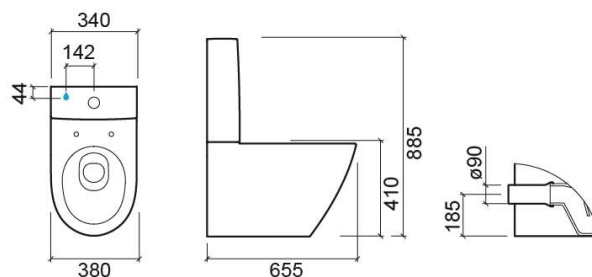

Sanlife HO close coupled toilet - White

Ref. 136022004

EAN Code. 5604815326680

Technical Information

Length: 655 mm

Width: 382 mm

Height: 416 mm

Weight: 32.00 kg