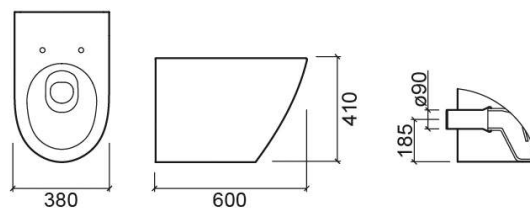

Sanlife HO low level toilet with Rimflush - White

Ref. 136012004

EAN Code. 5604815328592

Technical Information

Length: 595 mm

Width: 380 mm

Height: 410 mm

Weight: 30.40 kg