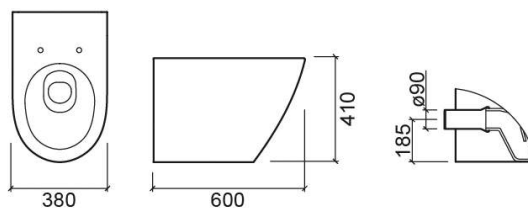

Sanlife HO low level toilet with Rimflush - White

Ref. 136012004

EAN Code. 5604815328592

Technical Information

Length: 595 mm

Width: 380 mm

Height: 410 mm

Weight: 30.40 kg