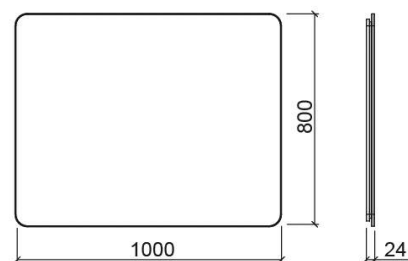

Sanlife mirror - N/A

Ref. 6197000

EAN Code. 5604815911152

Technical Information

Length: 1000 mm

Width: 30 mm

Height: 800 mm

Weight: 11.00 kg

Collection: [Sanlife](#)

Product type: Mirrors

Style: Contemporary

Product Format: Rectangular

Material: 4mm mirrored glass

Features

- Average rated life of the light bulb - 30,000h
- Fixing kit included

- Colour temperature - 4000K
- With demister and backlighting LED strip

Variations

N/A

1600x30x800 mm

Ref. 6197200

EAN Code. 5604815911169

Weight: 18.00 kg

Downloads

Product Images