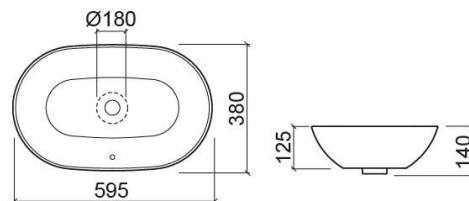

Sanlife oval basin - White

Ref. 136389004

EAN Code. 5604815320794

Technical Information

Length: 595 mm

Width: 380 mm

Height: 140 mm

Weight: 10.8 kg

Collection: [Sanlife](#)

Product type: Basins

Style: Contemporary

Product Format: Oval

Material: Ceramic

Installation type: Countertop

Features

- With overflow
- Without embellishing ring
- Without tap hole

Variations

White
600x420x142 mm

Ref. 136789004
EAN Code. 5604815325645
Weight: 10.2 kg

White (Discontinued)
800x380x143 mm

Ref. 136399004
EAN Code. 5604815320800
Weight: 11.9 kg

White (Discontinued)
796x424x142 mm

Ref. 136799004
EAN Code. 5604815325720
Weight: 13.7 kg

Matte black
600x420x142 mm

Ref. 136789264
EAN Code. 5604815335170
Weight: 10.2 kg

Downloads

Cleaning Manuals

Cleaning Manual (PDF) ,

2D & 3D Files

136389 CAD 2D (ZIP) , 136399 CAD 2D (ZIP) , 136789 CAD 2D (ZIP) , 136799 CAD 2D (ZIP) , 136389 CAD 3D (ZIP) , 136789 CAD 3D (ZIP) , 136799 CAD 3D (ZIP) ,