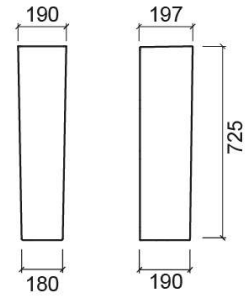

Sanlife pedestal - White

Discontinued

Ref. 136200004

EAN Code. 5604815326703

Description

Discontinued product - available until permanent stock rupture.

Technical Information

Length: 190 mm

Width: 197 mm

Height: 725 mm

Weight: 14.70 kg

Collection: [Sanlife](#)

Product type: Basins

Material: Ceramic

Installation type: Floor

Downloads