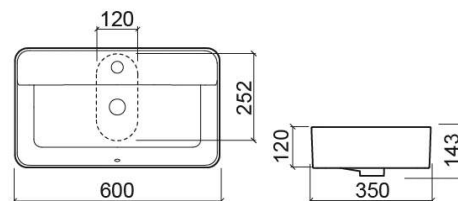

Sanlife rectangular basin with tap hole - White

Ref. 136330004

EAN Code. 5604815325690

Description

Sanlife 80x35cm basin

Discontinued product - available until permanent stock rupture.

Features

- With tap hole
- With overflow
- Without embellishing ring

Technical Information

Length: 600 mm

Width: 350 mm

Height: 143 mm

Weight: 13 kg

Collection: [Sanlife](#)

Product type: Basins

Style: Contemporary

Product Format: Rectangular

Material: Ceramic

Installation type: Countertop

Variations

White
602x400x145 mm
Ref. 136730004
EAN Code. 5604815325164
Weight: 14.6 kg

White (Discontinued)
800x350x252 mm
Ref. 136340004
EAN Code. 5604815325676
Weight: 15.9 kg