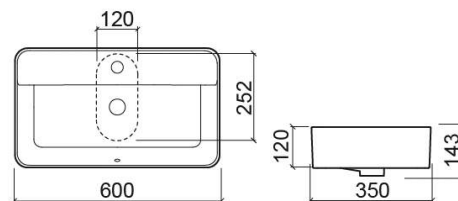

### Description

Sanlife 60x35cm basin

### Technical Information

Length: 600 mm

Width: 350 mm

Height: 143 mm

Weight: 13 kg

Collection: [Sanlife](#)

Product type: Basins

Style: Contemporary

Product Format: Rectangular

Material: Ceramic

Installation type: Countertop

## Variations

White  
602x400x145 mm  
Ref. 136730004  
EAN Code. 5604815325164  
Weight: 14.6 kg

White (Discontinued)  
800x350x252 mm  
Ref. 136340004  
EAN Code. 5604815325676  
Weight: 15.9 kg