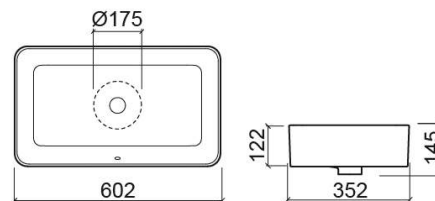

Sanlife rectangular basin - White

Ref. 136339004

EAN Code. 5604815325669

Description

Sanlife 60x35cm basin

Technical Information

Length: 602 mm

Width: 352 mm

Height: 145 mm

Weight: 12.5 kg

Collection: [Sanlife](#)

Product type: Basins

Style: Contemporary

Product Format: Rectangular

Material: Ceramic

Installation type: Countertop

Features

- With overflow
- Without embellishing ring
- Without tap hole

Variations

White

602x400x145 mm

Ref. 136739004

EAN Code. 5604815325348

Weight: 13.2 kg