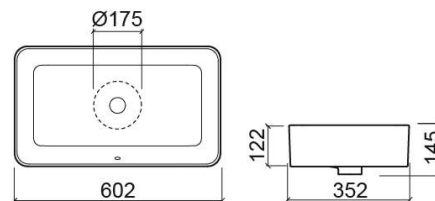

Sanlife rectangular basin - White

Ref. 136339004

EAN Code. 5604815325669

Description

Sanlife 60x40cm basin

Technical Information

Length: 602 mm

Width: 352 mm

Height: 145 mm

Weight: 12.5 kg

Collection: [Sanlife](#)

Product type: Basins

Style: Contemporary

Product Format: Rectangular

Material: Ceramic

Installation type: Countertop

Features

- With overflow
- Without embellishing ring
- Without tap hole

Variations

White

602x400x145 mm

Ref. 136739004

EAN Code. 5604815325348

Weight: 13.2 kg