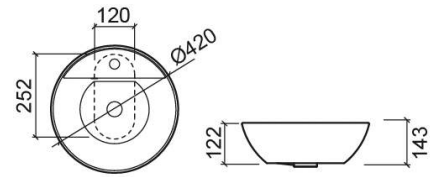

Sanlife round basin with tap hole - White

Ref. 136770004

EAN Code. 5604815325317

Description

Sanlife Ø38 basin

Technical Information

Height: 122 mm

Diameter: Ø420 mm

Weight: 7.6 kg

Collection: [Sanlife](#)

Product type: Basins

Style: Contemporary

Product Format: Round

Material: Ceramic

Installation type: Countertop

Features

- With tap hole
- With overflow
- Without embellishing ring

Variations

White

Ø380x120 mm

Ref. 136370004

EAN Code. 5604815325706

Weight: 6 kg

Downloads