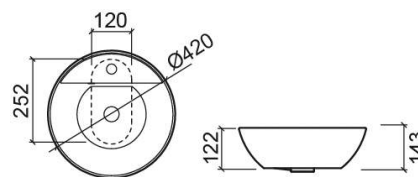

## Sanlife round basin with tap hole - White

Ref. 136770004

EAN Code. 5604815325317

### Description

Sanlife Ø42 basin

### Technical Information

Height: 122 mm

Diameter: Ø420 mm

Weight: 7.6 kg

Collection: [Sanlife](#)

Product type: Basins

Style: Contemporary

Product Format: Round

### Features

- With tap hole
- With overflow
- Without embellishing ring

Variations

---

White

Ø380x120 mm

Ref. 136370004

EAN Code. 5604815325706