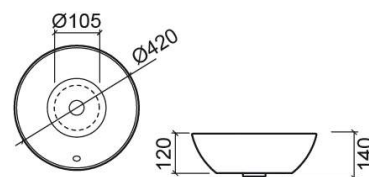

Sanlife round basin - White

Ref. 136779004

EAN Code. 5604815325614

Technical Information

Height: 120 mm

Diameter: Ø420 mm

Weight: 6.9 kg

Collection: Sanlife

Product type: Basins

Style: Contemporary

Product Format: Round

Material: Ceramic

Installation type: Countertop

Features

- With overflow
- Without embellishing ring
- Without tap hole

Variations

White
Ø380x120 mm
Ref. 136379004
EAN Code. 5604815325546
Weight: 6 kg

Matte black
Ø380x120 mm
Ref. 136379264
EAN Code. 5604815333978
Weight: 6 kg

Matte black
Ø420x120 mm
Ref. 136779264
EAN Code. 5604815333909
Weight: 6.9 kg

Textured Matte black
Ø420x120 mm
Ref. 136779B64
EAN Code. 5604815333237
Weight: 6.9 kg

Downloads

Cleaning Manuals

Cleaning Manual (PDF) ,

2D & 3D Files

136379 CAD 2D (ZIP) , 136779 CAD 2D (ZIP) , 136379 CAD 3D (ZIP) , 136779 CAD 3D (ZIP) ,