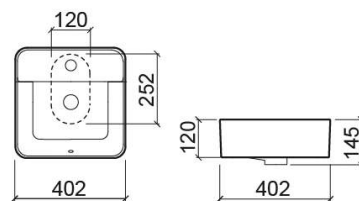

## Sanlife square basin with tap hole - White

Ref. 136720004

EAN Code. 5604815326475

### Technical Information

Length: 402 mm

Width: 402 mm

Height: 145 mm

Weight: 11.20 kg

Collection: [Sanlife](#)

Product type: Basins

Style: Contemporary

Product Format: Square

Material: Ceramic

Installation type: Countertop