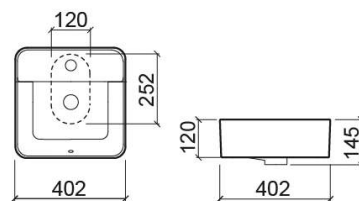

Sanlife square basin with tap hole - White

Ref. 136720004

EAN Code. 5604815326475

Technical Information

Length: 402 mm

Width: 402 mm

Height: 145 mm

Weight: 11.20 kg