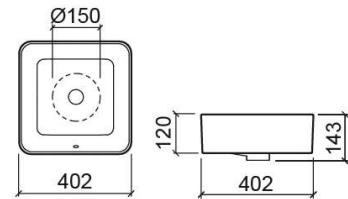

### Technical Information

Length: 402 mm

Width: 402 mm

Height: 143 mm

Weight: 10.60 kg

Collection: [Sanlife](#)

Product type: Basins

Style: Contemporary