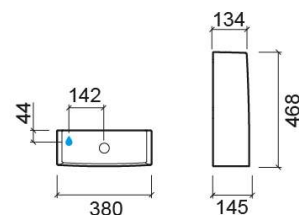

### Technical Information

Length: 380 mm

Width: 134 mm

Height: 468 mm

Weight: 14.00 kg

Collection: [Sanlife](#)

Product type: Cisterns

Material: Ceramic