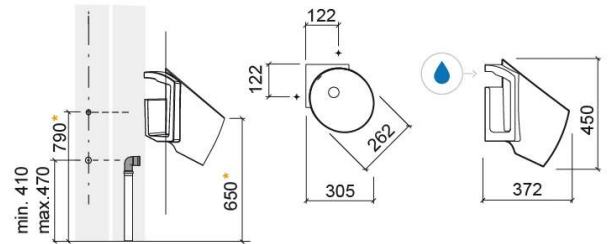

### Technical Information

Length: 278 mm

Width: 305 mm

Height: 450 mm

Weight: 14.30 kg

Collection: [Sanlife](#)

Product type: Urinals

Style: Contemporary