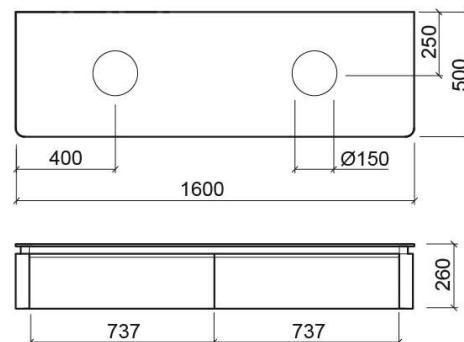

Sanlife vanity unit for 2 basins w/o tap hole - White

Ref. 69199600

EAN Code. 5604815911817

Technical Information

Length: 1600 mm

Width: 500 mm

Height: 260 mm

Weight: 59.00 kg

Collection: [Sanlife](#)

Product type: Vanity units

Style: Contemporary

Product Format: Rectangular

Material: Vanity unit - Lacquered MDF and melamine; Handles - Aluminium; Cover - 12mm synthetic ivory

Bowl position: Right; Left

Installation type: Wall hung

Features

- With 2 drawers
- With Smoove closing system
- Compatible with countertop basins and concealed taps
- Fixing kit included

Variations

Taupe and White
1600x500x260 mm

Ref. 69199602