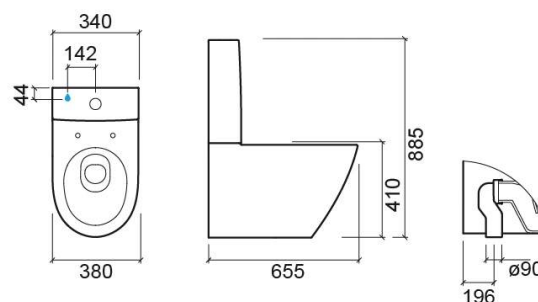

### Technical Information

Length: 655 mm

Width: 382 mm

Height: 416 mm

Weight: 32.00 kg

Collection: [Sanlife](#)

Product type: Toilets

Style: Contemporary