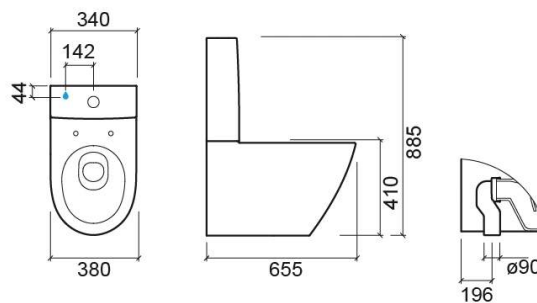

Sanlife VO close coupled toilet - White

Ref. 136021004

EAN Code. 5604815326673

Technical Information

Length: 655 mm

Width: 382 mm

Height: 416 mm

Weight: 32.00 kg