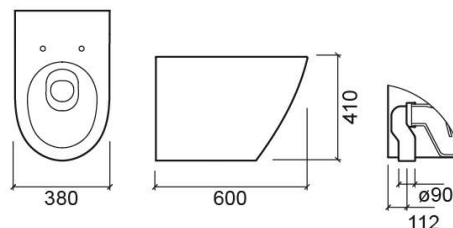

Sanlife VO low level toilet with Rimflush - White

Ref. 136011004

EAN Code. 5604815328585

Technical Information

Length: 595 mm

Width: 380 mm

Height: 410 mm

Weight: 30.5 kg

Variations

Matte white

595x380x410 mm

Ref. 136011604

EAN Code. 5604815328585

Weight: 30.5 kg

Downloads

Videos