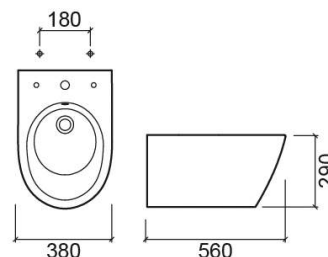

## Technical Information

Length: 557 mm

Width: 380 mm

Height: 294 mm

Weight: 20.50 kg

Collection: [Sanlife](#)

Product type: Bidets

Style: Contemporary

## Variations

Matte black  
557x380x294 mm  
Ref. 136455264  
EAN Code. -  
Weight: 20.50 kg

Textured Matte black  
557x380x294 mm  
Ref. 136455B64  
EAN Code. -  
Weight: 20.50 kg