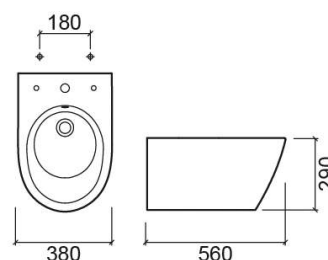

Sanlife wall hung bidet with holes for cover - White

Ref. 136455004

EAN Code. 5604815325737

Technical Information

Length: 557 mm

Width: 380 mm

Height: 294 mm

Weight: 20.50 kg

Collection: Sanlife

Product type: Bidets

Style: Contemporary

Product Format: Oval

Material: Ceramic

Installation type: Wall hung

Features

- With tap hole
- Hidden fixings
- Fixing kit included
- Cover not included

Variations

Matte black
557x380x294 mm

Ref. 136455264

EAN Code. -

Weight: 20.50 kg

Textured Matte black
557x380x294 mm

Ref. 136455B64

EAN Code. -