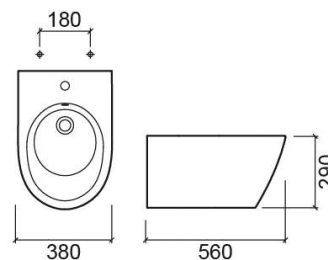

Sanlife wall hung bidet - White

Ref. 136450004

EAN Code. 5604815325386

Technical Information

Length: 557 mm

Width: 380 mm

Height: 294 mm

Weight: 20.5 kg

Variations

Matte white
557x380x294 mm

Ref. 136450604
EAN Code. 5604815329384
Weight: 20.5 kg

Textured matte white
557x380x294 mm

Ref. 136450B04
EAN Code. 5604815329407
Weight: 20.5 kg

Matte black
557x380x294 mm

Ref. 136450264
EAN Code. 5604815325386
Weight: 20.5 kg

Matte taupe
557x380x294 mm

Ref. 136450274
EAN Code. 5604815329391
Weight: 20.5 kg

Textured Matte black
557x380x294 mm

Ref. 136450B64
EAN Code. 5604815325386
Weight: 20.5 kg

Textured matt gold
557x380x294 mm

Ref. 136450D44
EAN Code. 5604815325386
Weight: 20.5 kg

Matte gold
557x380x294 mm

Ref. 136450D24
EAN Code. 5604815331899
Weight: 20.5 kg

Downloads

Catalogs

Sanlife wall-hung catalog (PDF) ,