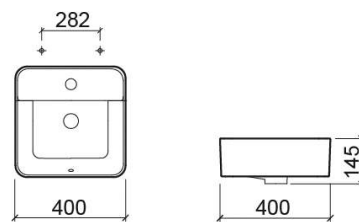

Sanlife wall hung square basin with tap hole - White

Ref. 136950004

EAN Code. 5604815327038

Technical Information

Length: 400 mm

Width: 400 mm

Height: 145 mm

Weight: 10.90 kg