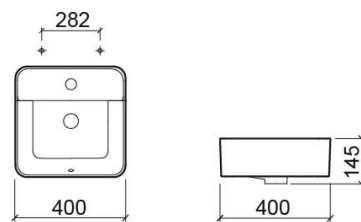

Sanlife wall hung square basin with tap hole - White

Ref. 136950004

EAN Code. 5604815327038

Technical Information

Length: 400 mm

Width: 400 mm

Height: 145 mm

Weight: 10.90 kg