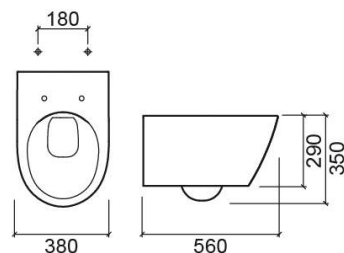

Sanlife wall hung toilet with Rimflush - White

Ref. 136032004

EAN Code. 5604815325379

Technical Information

Length: 560 mm

Width: 380 mm

Height: 350 mm

Weight: 21.9 kg

Variations

Matte white
560x380x350 mm

Ref. 136032604
EAN Code. 5604815329353
Weight: 21.9 kg

Textured matte white
560x380x350 mm

Ref. 136032B04
EAN Code. 5604815329377
Weight: 21.9 kg

Matte black
560x380x350 mm

Ref. 136032264
EAN Code. 5604815325379
Weight: 21.9 kg

Matte taupe
560x380x350 mm

Ref. 136032274
EAN Code. 5604815329360
Weight: 21.9 kg

Textured Matte black
560x380x350 mm

Ref. 136032B64
EAN Code. 5604815325379
Weight: 21.9 kg

Textured matt gold
560x380x350 mm

Ref. 136032D44
EAN Code. 5604815325379
Weight: 21.9 kg

Matte gold
560x380x350 mm

Ref. 136032D24
EAN Code. 5604815325379
Weight: 21.9 kg

Downloads

Catalogs

[Sanlife wall-hung catalog \(PDF\)](#) ,