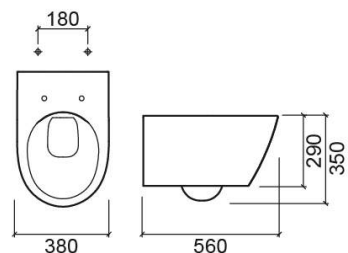

Sanlife wall hung toilet with Rimflush - White

Ref. 136032004

EAN Code. 5604815325379

Technical Information

Length: 560 mm

Width: 380 mm

Height: 350 mm

Weight: 21.9 kg

Variations

Matte white
560x380x350 mm

Ref. 136032604
EAN Code. 5604815329353
Weight: 21.9 kg

Textured matte white
560x380x350 mm

Ref. 136032B04
EAN Code. 5604815329377
Weight: 21.9 kg

Matte black
560x380x350 mm

Ref. 136032264
EAN Code. 5604815325379
Weight: 21.9 kg

Matte taupe
560x380x350 mm

Ref. 136032274
EAN Code. 5604815329360
Weight: 21.9 kg

Textured Matte black
560x380x350 mm

Ref. 136032B64
EAN Code. 5604815325379
Weight: 21.9 kg

Textured matt gold
560x380x350 mm

Ref. 136032D44
EAN Code. 5604815325379
Weight: 21.9 kg

Matte gold
560x380x350 mm

Ref. 136032D24
EAN Code. 5604815325379
Weight: 21.9 kg

Downloads

Catalogs

Sanlife wall-hung catalog (PDF) ,