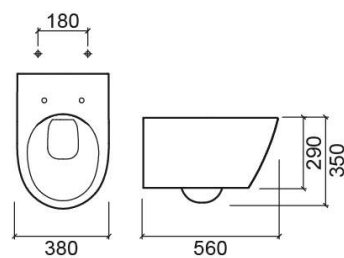

## Technical Information

Length: 560 mm

Width: 380 mm

Height: 350 mm

Weight: 25 kg

Collection: Sanlife

Product type: Toilets

Style: Contemporary

Product Format: Oval

Material: Ceramic

Installation type: Wall hung

## Variations

---

Matte white  
560x380x350 mm

Ref. 136932604  
EAN Code. 5604815329483  
Weight: 25 kg

Matte black  
560x380x350 mm

Ref. 136932264  
EAN Code. 5604815329476  
Weight: 25 kg