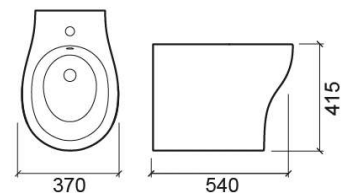

Sanproject bidet - White

Discontinued

Ref. 13941004

EAN Code. 5604815328646

Description

Discontinued product - available until permanent stock rupture.

Technical Information

Length: 540 mm

Width: 370 mm

Height: 415 mm

Weight: 25.00 kg

Collection: [Sanproject](#)

Product type: Bidets

Style: Contemporary

Product Format: Oval

Material: Ceramic