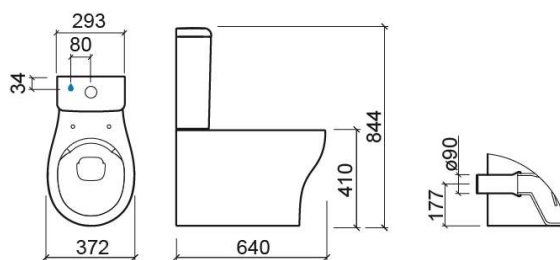

Sanproject HO close coupled toilet with Rimflush - White

Discontinued

Ref. 139022004

EAN Code. 5604815328691

Description

Discontinued product - available until permanent stock rupture.

Technical Information

Length: 640 mm

Width: 372 mm

Height: 418 mm

Weight: 30.80 kg

Collection: [Sanproject](#)

Product type: Toilets

Style: Contemporary

Product Format: Oval

Material: Ceramic

Installation type: Floor

Features

- With Rimflush system
- Horizontal outlet
- Back-to-wall
- Hidden fixings
- Fixing kit included
- Trap not included