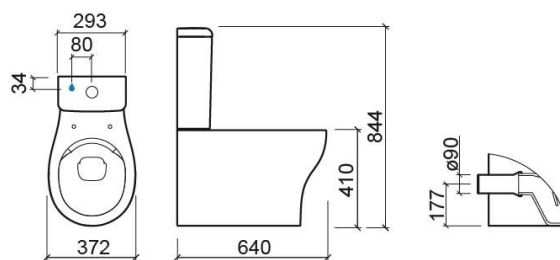

Sanproject HO close coupled toilet with Rimflush - White

Discontinued

Ref. 139022004

EAN Code. 5604815328691

Description

Discontinued product - available until permanent stock rupture.

Technical Information

Length: 640 mm

Width: 372 mm

Height: 418 mm

Weight: 30.80 kg

Collection: [Sanproject](#)

Product type: Toilets

Style: Contemporary

Product Format: Oval

Material: Ceramic

Installation type: Floor

Features

- With Rimflush system
- Horizontal outlet
- Back-to-wall
- Hidden fixings
- Fixing kit included
- Trap not included