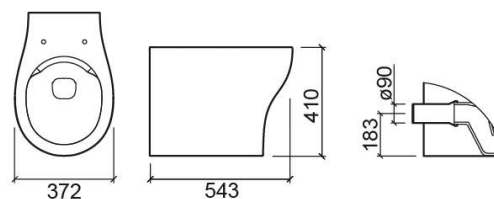

Sanproject HO low level toilet with Rimflush - White

Discontinued

Ref. 139012004

EAN Code. 5604815328677

Description

Discontinued product - available until permanent stock rupture.

Technical Information

Length: 543 mm

Width: 372 mm

Height: 410 mm

Weight: 24.60 kg

Collection: [Sanproject](#)

Product type: Toilets

Style: Contemporary

Product Format: Oval

Material: Ceramic