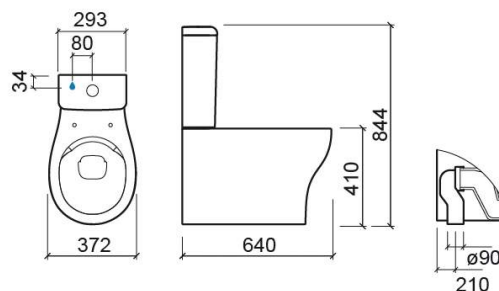

Sanproject VO close coupled toilet with Rimflush - White

Discontinued

Ref. 139021004

EAN Code. 5604815328684

Description

Discontinued product - available until permanent stock rupture.

Technical Information

Length: 640 mm

Width: 372 mm

Height: 418 mm

Weight: 30.80 kg

Collection: [Sanproject](#)

Product type: Toilets

Style: Contemporary

Product Format: Oval

Material: Ceramic

Installation type: Floor

Features

- With Rimflush system
- Vertical outlet
- Back-to-wall
- Hidden fixings
- Fixing kit included
- Trap included