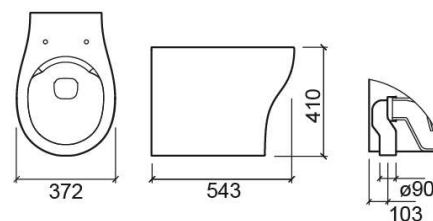

Sanproject VO low level toilet with Rimflush - White

Discontinued

Ref. 139011004

EAN Code. 5604815328660

Description

Discontinued product - available until permanent stock rupture.

Technical Information

Length: 543 mm

Width: 372 mm

Height: 410 mm

Weight: 24.61 kg

Collection: [Sanproject](#)

Product type: Toilets

Style: Contemporary

Product Format: Oval

Material: Ceramic