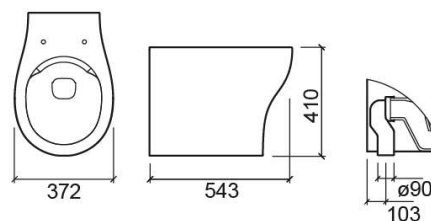

Sanproject VO low level toilet with Rimflush - White

Discontinued

Ref. 139011004

EAN Code. 5604815328660

Description

Discontinued product - available until permanent stock rupture.

Technical Information

Length: 543 mm

Width: 372 mm

Height: 410 mm

Weight: 24.61 kg

Collection: [Sanproject](#)

Product type: Toilets

Style: Contemporary

Product Format: Oval

Material: Ceramic