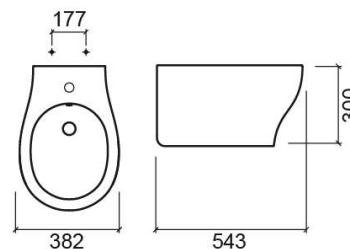

Sanproject wall hung bidet - White

Discontinued

Ref. 139450004

EAN Code. 5604815328622

Description

Discontinued product - available until permanent stock rupture.

Technical Information

Length: 543 mm

Width: 382 mm

Height: 300 mm

Weight: 21.00 kg

Collection: [Sanproject](#)

Product type: Bidets

Style: Contemporary

Product Format: Oval

Material: Ceramic

Installation type: Wall hung

Features

- With tap hole
- Hidden fixings
- Fixing kit included