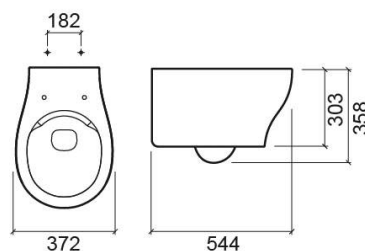

Sanproject wall hung toilet with Rimflush - White

Discontinued

Ref. 139032004

EAN Code. 5604815328615

Description

Discontinued product - available until permanent stock rupture.

Technical Information

Length: 372 mm

Width: 544 mm

Height: 358 mm

Weight: 23.10 kg

Collection: [Sanproject](#)

Product type: Toilets

Style: Contemporary

Product Format: Oval

Material: Ceramic