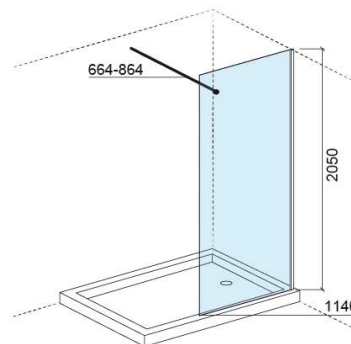

## Description

Screen 160cm shower screen

## Technical Information

Length: 1140 mm

Width: 864 mm

Height: 2050 mm

Weight: 52 kg

Collection: [Screen](#)

Product type: Shower enclosures

Style: Contemporary

Product Format: Rectangular

Material: Aluminium; 8mm tempered glass

Installation type: Shower enclosure

## Variations

Transparent and Chrome

1340x864x2050 mm

Ref. 8941410011

EAN Code. 5604815444933

Weight: 62 kg

Transparent and Chrome

940x864x2050 mm