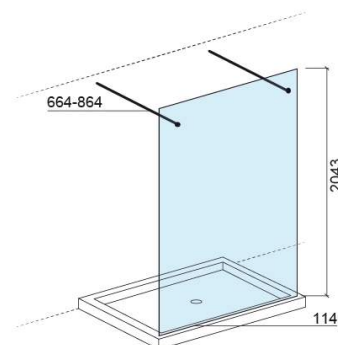

Screen shower panel - Transparent and Chrome

Ref. 8941200011

EAN Code. 5604815442854

Description

Screen 100cm shower screen

Technical Information

Length: 1140 mm

Width: 864 mm

Height: 2043 mm

Weight: 53 kg

Collection: [Screen](#)

Product type: Shower enclosures

Style: Contemporary

Product Format: Rectangular

Material: Aluminium; 8mm tempered glass

Installation type: Shower enclosure

Features

- Fixing kit included
- Fixing rods with 20cm adjustment
- With aluminium shower channel and 2 stainless steel side fixing rods

Variations

Transparent and Chrome

1340x864x2043 mm

Ref. 8941400011

EAN Code. 5604815442861

Weight: 62 kg

Transparent and Chrome

1540x864x2043 mm

Ref. 8941600011

EAN Code. 5604815442878

Weight: 71 kg

Transparent and Chrome

940x864x2043 mm