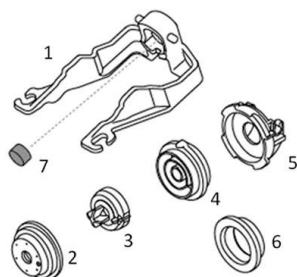

Seals kit for current versions of flush mechanism - N/A

Ref. 304039 EAN Code. 5604815916676

Description

Please check the compatibility of this spare part with your product.

Features

- Spare part for cistern

Technical Information

Weight: 0.038 kg

Collection: [Componentes](#)

Product type: Cisterns

Downloads

Assembly Instructions

304039 IMO (PDF) ,

Instructions Manuals