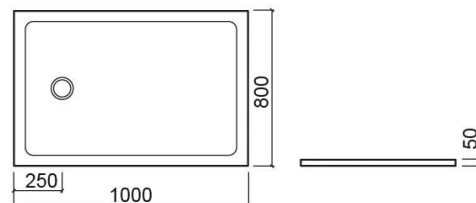

Selenium shower tray - White

Ref. 9210008040

EAN Code. 5604815458589

Technical Information

Length: 1000 mm

Width: 800 mm

Height: 50 mm

Weight: 44 kg

Collection: [Selenium](#)

Product type: Shower trays

Style: Contemporary

Product Format: Rectangular

Material: Solid Surface

Installation type: Concealed; Countertop

Features

- Anti-slip bottom
- Low profile tray
- Ø90 waste included

Variations

White
1200x800x50 mm
Ref. 9212008040
EAN Code. 5604815458596
Weight: 57.2 kg

White
1200x900x50 mm
Ref. 9212009040
EAN Code. 5604815458602
Weight: 57.2 kg

Downloads

Cleaning Manuals

Cleaning Manual (PDF) ,