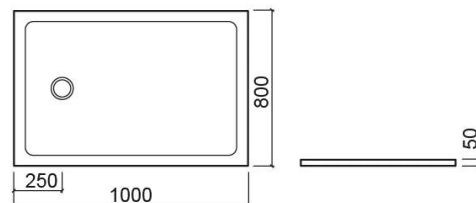

Selenium shower tray - White

Ref. 9210008040

EAN Code. 5604815458589

Technical Information

Length: 1000 mm

Width: 800 mm

Height: 50 mm

Weight: 44 kg

Collection: [Selenium](#)

Product type: Shower trays

Style: Contemporary

Product Format: Rectangular

Material: Solid Surface

Installation type: Concealed; Countertop

Features

- Anti-slip bottom
- Low profile tray
- Ø90 waste included

Variations

White
1200x800x50 mm

Ref. 9212008040
EAN Code. 5604815458596
Weight: 57.2 kg

White
1200x900x50 mm

Ref. 9212009040
EAN Code. 5604815458602
Weight: 57.2 kg

Downloads

Cleaning Manuals

Cleaning Manual (PDF) ,