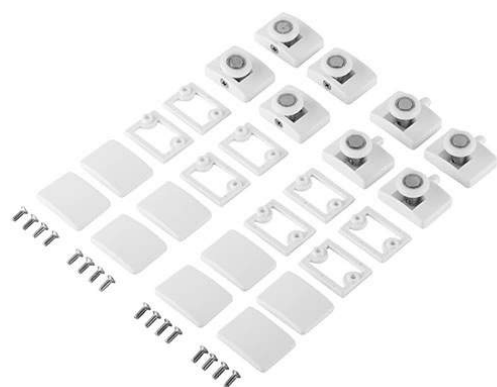

Set of 8 rollers for Moraira and Reflex shower enclosure - White

Ref. 8A01500000

EAN Code. 5604815457513

Technical Information

Weight: 0.27 kg

Collection: [Componentes, Moraira, Reflex](#)

Product type: Shower enclosures

Features

- Spare part for enclosure
- Set incompatible with Moraira 90x70cm offset shower tray
- Number of rollers - 8

Variations

Chrome

-

Ref. 8A01500011

EAN Code. 5604815457520

Weight: 0.27 kg