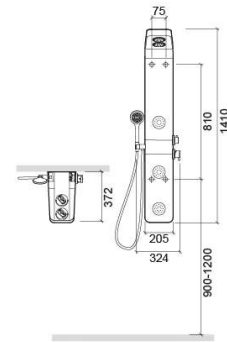

Shadow shower tower - White

Ref. 8887801100

EAN Code. 5604815437690

Technical Information

Length: 324 mm

Width: 372 mm

Height: 1410 mm

Weight: 11.00 kg

Collection: Shadow

Product type: Hydromassage

Style: Contemporary

Product Format: Rectangular

Material: Acrylic

Features

- Hand shower - 1 function
- With 5 adjustable jets
- With single lever mixer
- Hose and hand shower included
- Fixing kit included