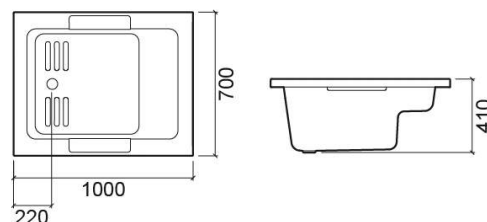

Shortline bath - White

Ref. 8063000000

EAN Code. 5604815436150

Description

Shortline 100x80cm bath

Technical Information

Length: 1000 mm

Width: 700 mm

Height: 410 mm

Weight: 26 kg

Collection: [Shortline](#)

Product type: Baths

Style: Traditional

Product Format: Rectangular

Material: Acrylic

Installation type: Standard

Features

- Handles included
- Waste not included
- Bath frame included

Variations

White

1000x750x410 mm

Ref. 8064000000

EAN Code. 5604815436167

Weight: 27.5 kg

White

1000x800x410 mm

Ref. 8065000000

EAN Code. 5604815436174

Weight: 28.5 kg

Downloads

Cleaning Manuals

Cleaning Manual (PDF) ,