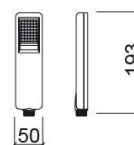

Sigma hand shower - Matte white

Ref. 5839160

EAN Code. 5604815614831

Technical Information

Length: 193 mm

Width: 50 mm

Height: 24 mm

Weight: 0.15 kg

Collection: [Sigma](#)

Product type: Kits, rails and hand showers

Style: Contemporary

Product Format: Rectangular

Material: ABS

Features

- Flow rate at 3 Bar - 12L/min
- With anti-limescale silicone water outlets

Variations

Chrome

193x50x24 mm

Ref. 5839111

EAN Code. 5604815614824

Weight: 0.15 kg

Matte black

193x50x24 mm