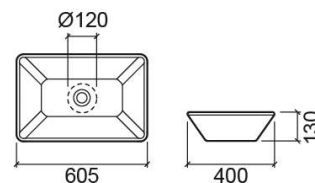

Sign basin - White

Ref. 108940004

EAN Code. 5604815109368

Description

Sign 80cm basin

Discontinued product - available until permanent stock rupture.

Features

- Without tap hole
- Without overflow - compatible with free-flow waste

Technical Information

Length: 605 mm

Width: 400 mm

Height: 130 mm

Weight: 17 kg

Collection: [Sign](#)

Product type: Basins

Style: Contemporary

Product Format: Rectangular

Material: Ceramic

Installation type: Countertop

Variations

White
800x400x130 mm

Ref. 108950004
EAN Code. 5604815109375
Weight: 22 kg

Pergamon (Discontinued)
800x400x130 mm

Ref. 108950054
EAN Code. 5604815118513
Weight: 22 kg