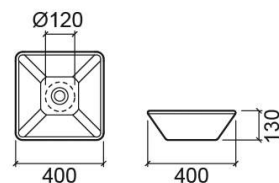

Sign square basin - White

Ref. 108930004

EAN Code. 5604815109351

Technical Information

Length: 400 mm

Width: 400 mm

Height: 130 mm

Weight: 9 kg

Collection: Sign

Product type: Basins

Style: Contemporary

Product Format: Square

Material: Ceramic

Installation type: Countertop

Features

- Without tap hole
- Without overflow - compatible with free-flow waste