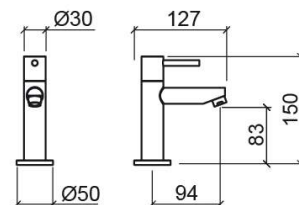

Simple 30 basin tap - Chrome

Ref. 510026111

EAN Code. 5604815615029

Technical Information

Length: 127 mm

Width: 50 mm

Height: 150 mm

Weight: 0.66 kg

Collection: [Simple 30](#)

Product type: Taps

Style: Contemporary

Material: Brass

Installation type: Basin shelf

Features

- With anti-water hammer system
- Fixing kit included
- Flexible connector included
- Waste not included
- Flow rate at 3 Bar - 0-8.8L/min