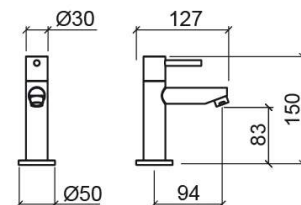

Simple 30 basin tap - Chrome

Ref. 510026111

EAN Code. 5604815615029

Technical Information

Length: 127 mm

Width: 50 mm

Height: 150 mm

Weight: 0.66 kg

Collection: [Simple 30](#)

Product type: Taps

Style: Contemporary

Material: Brass

Installation type: Basin shelf

Features

- With anti-water hammer system
- Fixing kit included
- Flexible connector included
- Waste not included
- Flow rate at 3 Bar - 0-8.8L/min