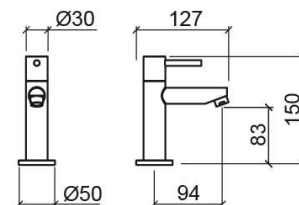

Simple 30 basin tap - Chrome

Ref. 510026111

EAN Code. 5604815615029

Technical Information

Length: 127 mm

Width: 50 mm

Height: 150 mm

Weight: 0.66 kg

Collection: [Simple 30](#)

Product type: Taps

Style: Contemporary

Material: Brass

Installation type: Basin shelf

Features

- With anti-water hammer system
- Fixing kit included
- Flexible connector included
- Waste not included
- Flow rate at 3 Bar - 0-8.8L/min