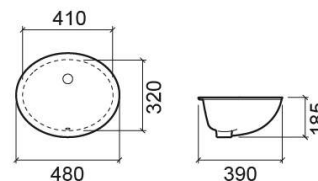

Simple basin - White

Ref. 108750004

EAN Code. 5604815105261

Description

Discontinued product - available until permanent stock rupture.

Technical Information

Length: 480 mm

Width: 320 mm

Height: 185 mm

Weight: 5.80 kg

Collection: Simple

Product type: Basins

Style: Traditional

Product Format: Oval

Material: Ceramic

Installation type: Undermount

Features

- With overflow ring
- With overflow
- Fixing kit not included
- Without tap hole

Variations

Pergamon (Discontinued)

480x320x185 mm

Ref. 108750054

EAN Code. 5604815108989

Weight: 5.80 kg