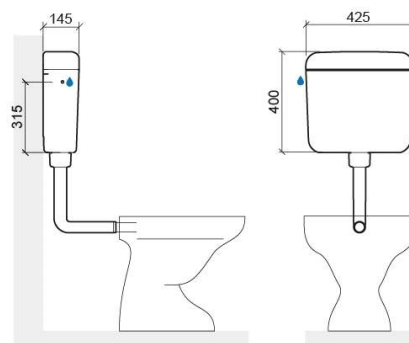

### Technical Information

Length: 425 mm

Width: 145 mm

Height: 400 mm

Weight: 3.24 kg

Collection: Simple

Product type: Cisterns

Material: ABS

### Features

- Interruptible single flush
- Easy access to the inside for maintenance
- Low or high installation
- Fixing kit included
- Flush mechanism included
- Water inlet position G3/8" - front centre, side right or side left
- Adjustable - 6Lpf and 9Lpf
- Shut-off tap and hose not included
- Flush volume - 9Lpf