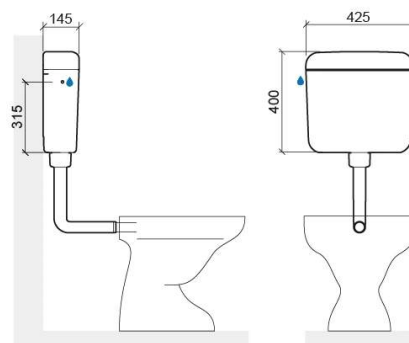

Simple low level cistern - White

Ref. 4056100

EAN Code. 5604815907001

Technical Information

Length: 425 mm

Width: 145 mm

Height: 400 mm

Weight: 3.24 kg

Collection: Simple

Product type: Cisterns

Material: ABS

Installation type: Exterior

Features

- Interruptible single flush
- Easy access to the inside for maintenance
- Low or high installation
- Fixing kit included
- Flush mechanism included
- Water inlet position G3/8" - front centre, side right or side left
- Adjustable - 6Lpf and 9Lpf
- Shut-off tap and hose not included
- Flush volume - 9Lpf