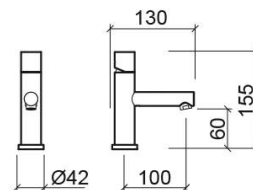

Single basin mixer - Chrome

Ref. 554030111

EAN Code. 5604815610338

Description

Please check availability.

Technical Information

Length: 130 mm

Width: 42 mm

Height: 155 mm

Weight: 1.22 kg

Collection: Single

Product type: Taps

Style: Contemporary

Material: Brass

Installation type: Basin shelf

Features