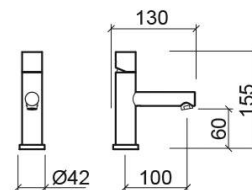

Single basin mixer - Chrome

Ref. 554030111

EAN Code. 5604815610338

Description

Please check availability.

Technical Information

Length: 130 mm

Width: 42 mm

Height: 155 mm

Weight: 1.22 kg

Collection: Single

Product type: Taps

Style: Contemporary

Material: Brass

Installation type: Basin shelf

Features