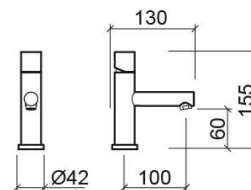

Single basin mixer - Chrome

Ref. 554030111

EAN Code. 5604815610338

Description

Please check availability.

Technical Information

Length: 130 mm

Width: 42 mm

Height: 155 mm

Weight: 1.22 kg

Collection: Single

Product type: Taps

Style: Contemporary

Material: Brass

Installation type: Basin shelf

Features