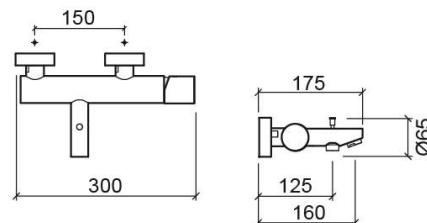

Single bath mixer - Chrome

Ref. 554080111

EAN Code. 5604815610352

Description

Please check availability.

Technical Information

Length: 175 mm

Width: 300 mm

Height: 65 mm

Weight: 2.46 kg

Collection: Single

Product type: Taps

Style: Contemporary

Material: Brass

Installation type: Wall mounted

Features

- Flow rate at 3 Bar - 18L/min
- Single lever mixer

Downloads

Cleaning Manuals

[Cleaning Manual \(PDF\)](#) ,

Technical Drawings

[5540801 DT \(PDF\)](#) ,