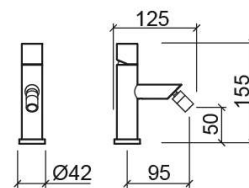

Single bidet mixer - Chrome

Ref. 554040111

EAN Code. 5604815610321

Description

Please check availability.

Technical Information

Length: 125 mm

Width: 42 mm

Height: 155 mm

Weight: 1.70 kg

Collection: Single

Product type: Taps

Style: Contemporary

Material: Brass

Installation type: Bidet

Features