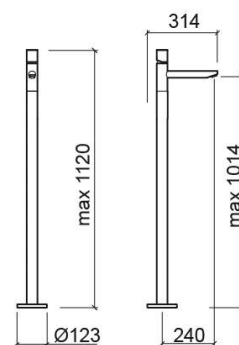

## Technical Information

Length: 314 mm

Width: 123 mm

Height: 1120 mm

Weight: 14.87 kg

Collection: Single

Product type: Taps

Style: Contemporary